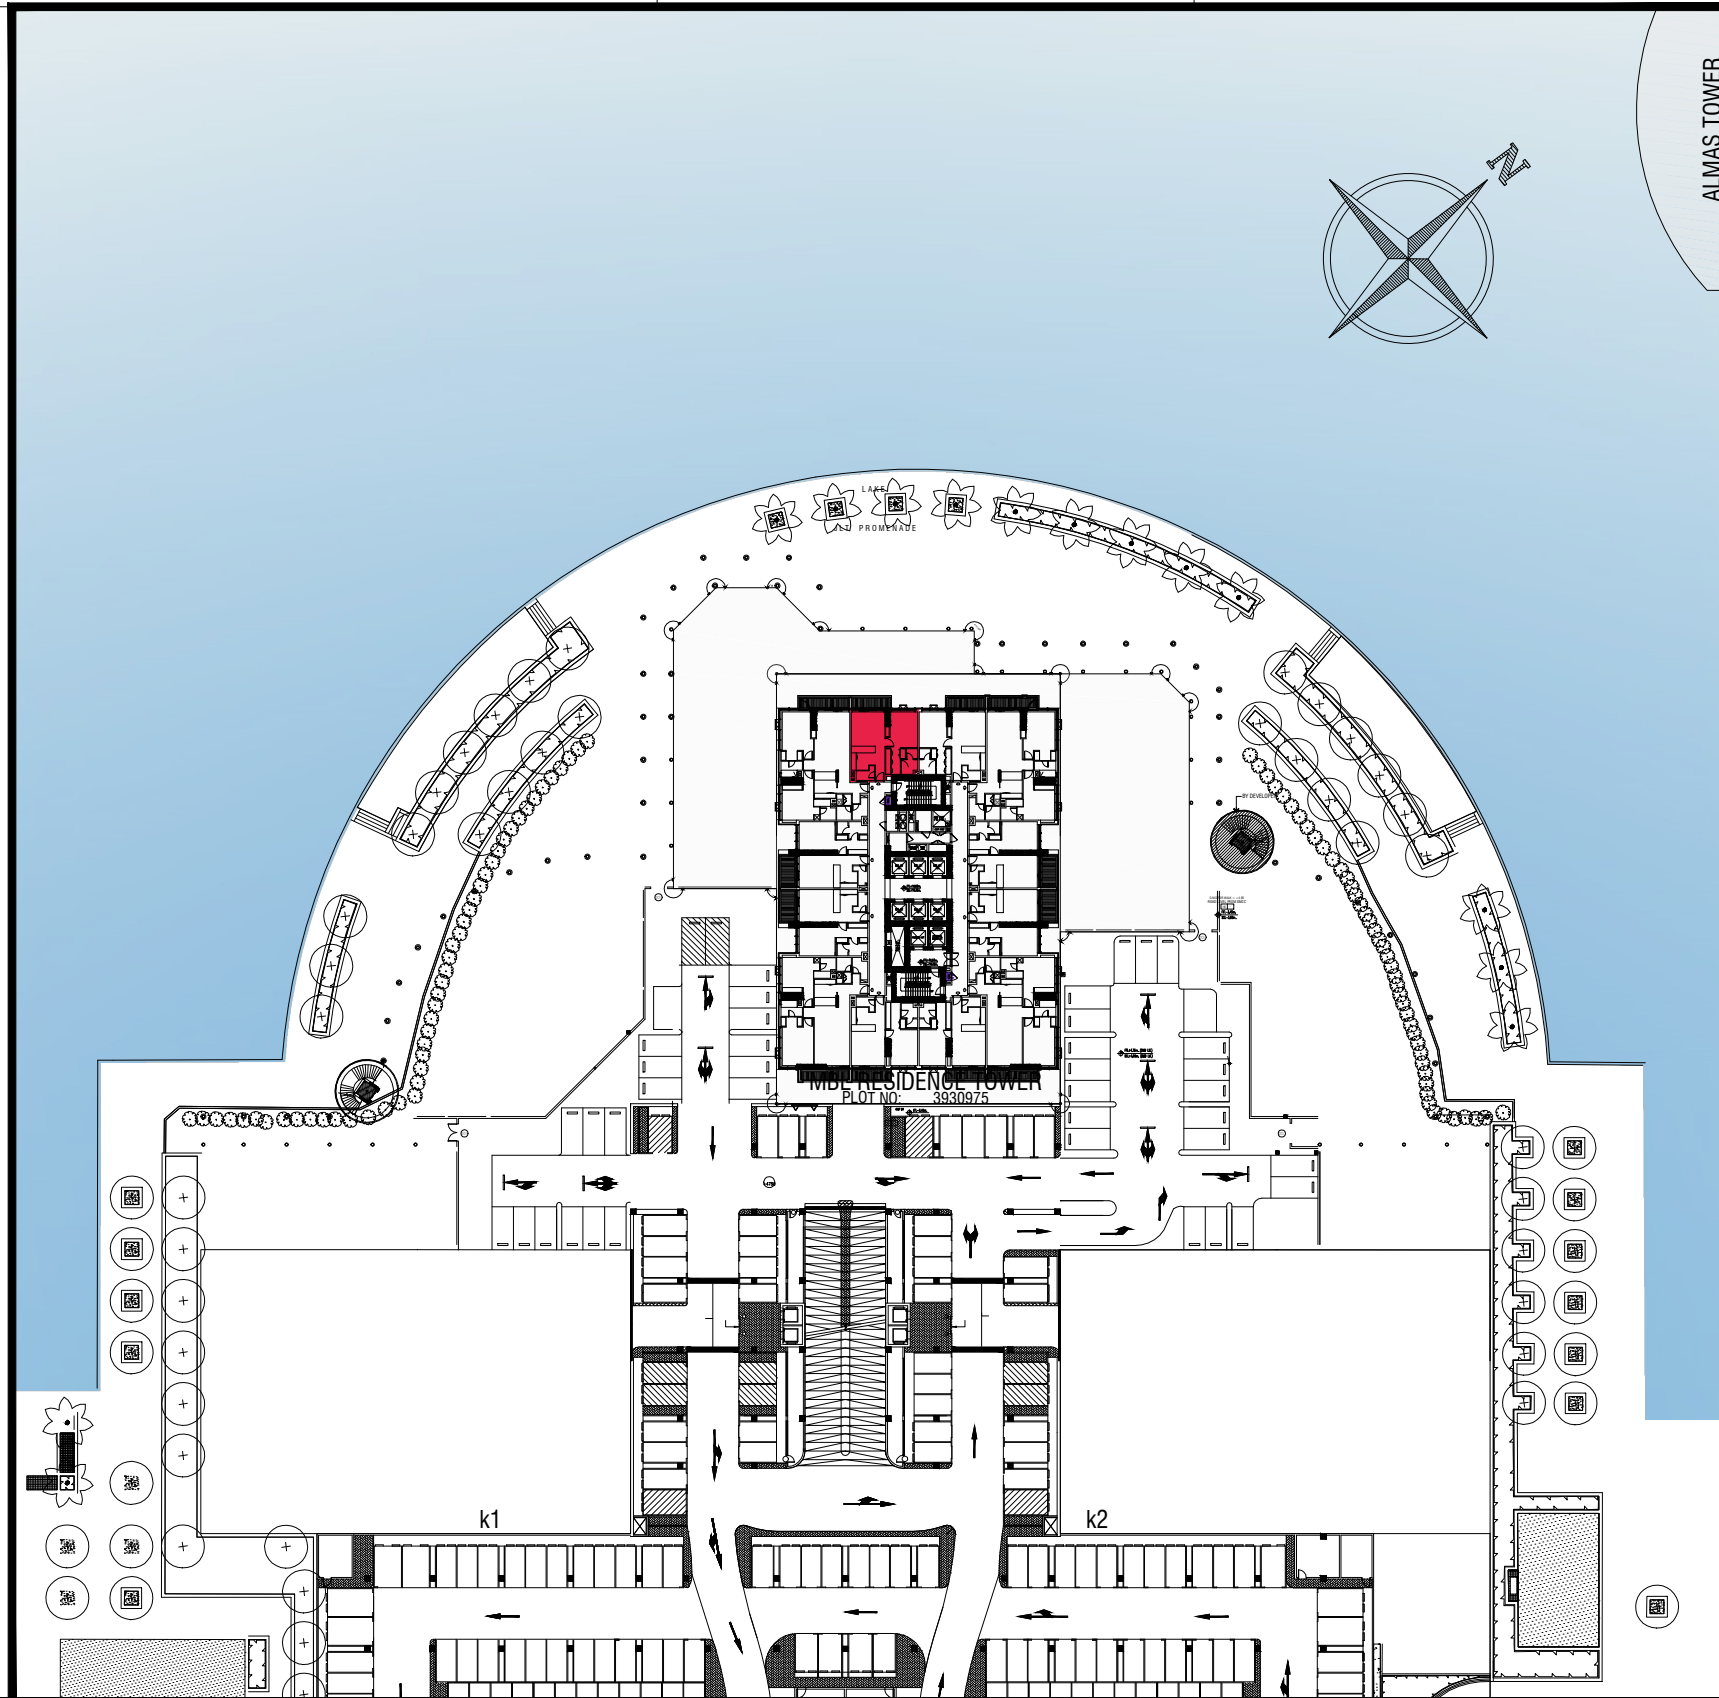

CLUSTER : K

BUILDING NAME. : MBL RESIDENCE TOWER

ENGINEERING DEPARTMENT

SALES DEPARTMENT

CHECKED BY :

CHECKED BY :

APPROVED BY :

APPROVED BY :

01
DOOR OPENS
AT NORTH-WEST

FLOOR PLAN

MASTER PLAN

PROJECT NAME : MBL RESIDENCE TOWER

FLOOR NO. : 6

UNIT AREA : 697.29 Sq.ft

REMARKS : LAKE VIEW

APARTMENT NO. : 601